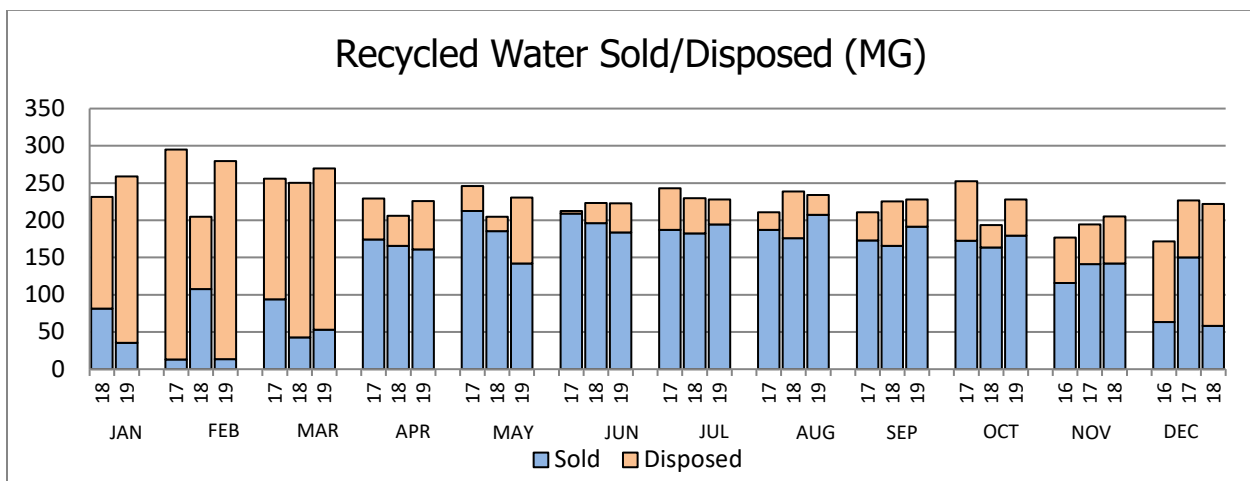

Tapia Water Reclamation Facility November 2019

Tapia Water Reclamation Facility:

MG = Million Gallons
 REW = Recycled Water
 FY = Fiscal Year (Current Fiscal Year is 2019-20)