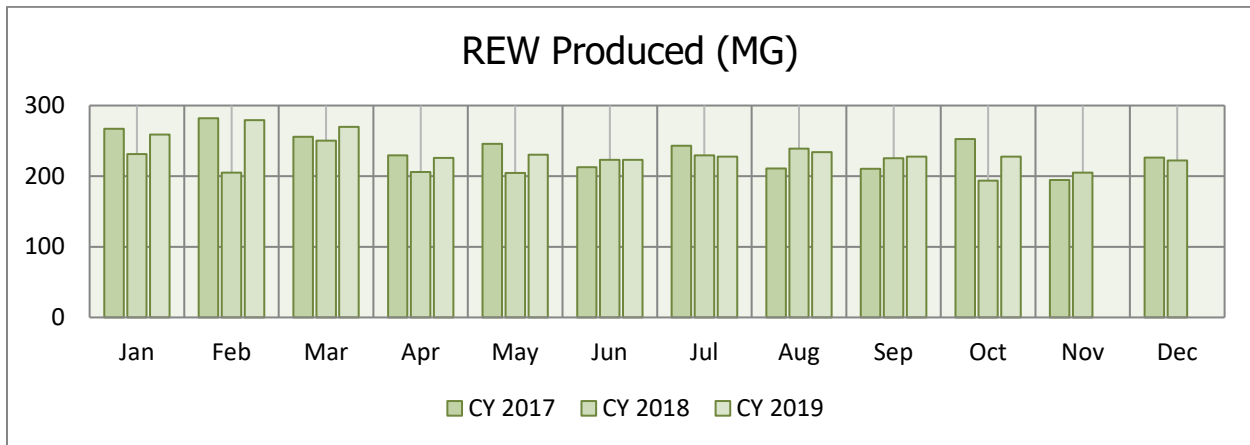

Tapia Water Reclamation Facility November 2019

Tapia Water Reclamation Facility:

MG = Million Gallons
 REW = Recycled Water
 FY = Fiscal Year (Current Fiscal Year is 2019-20)