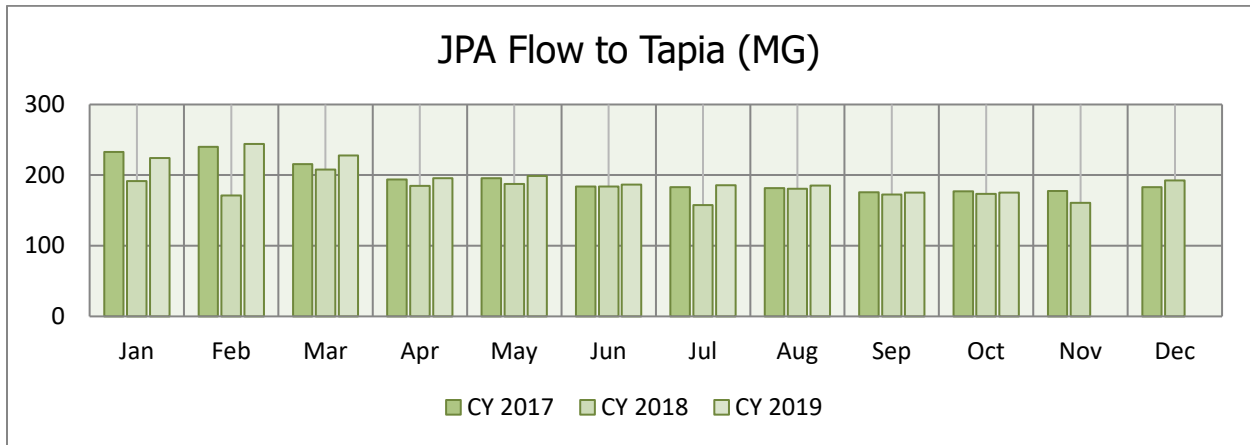

Tapia Water Reclamation Facility November 2019

Tapia Water Reclamation Facility:

MG = Million Gallons
 REW = Recycled Water
 FY = Fiscal Year (Current Fiscal Year is 2019-20)