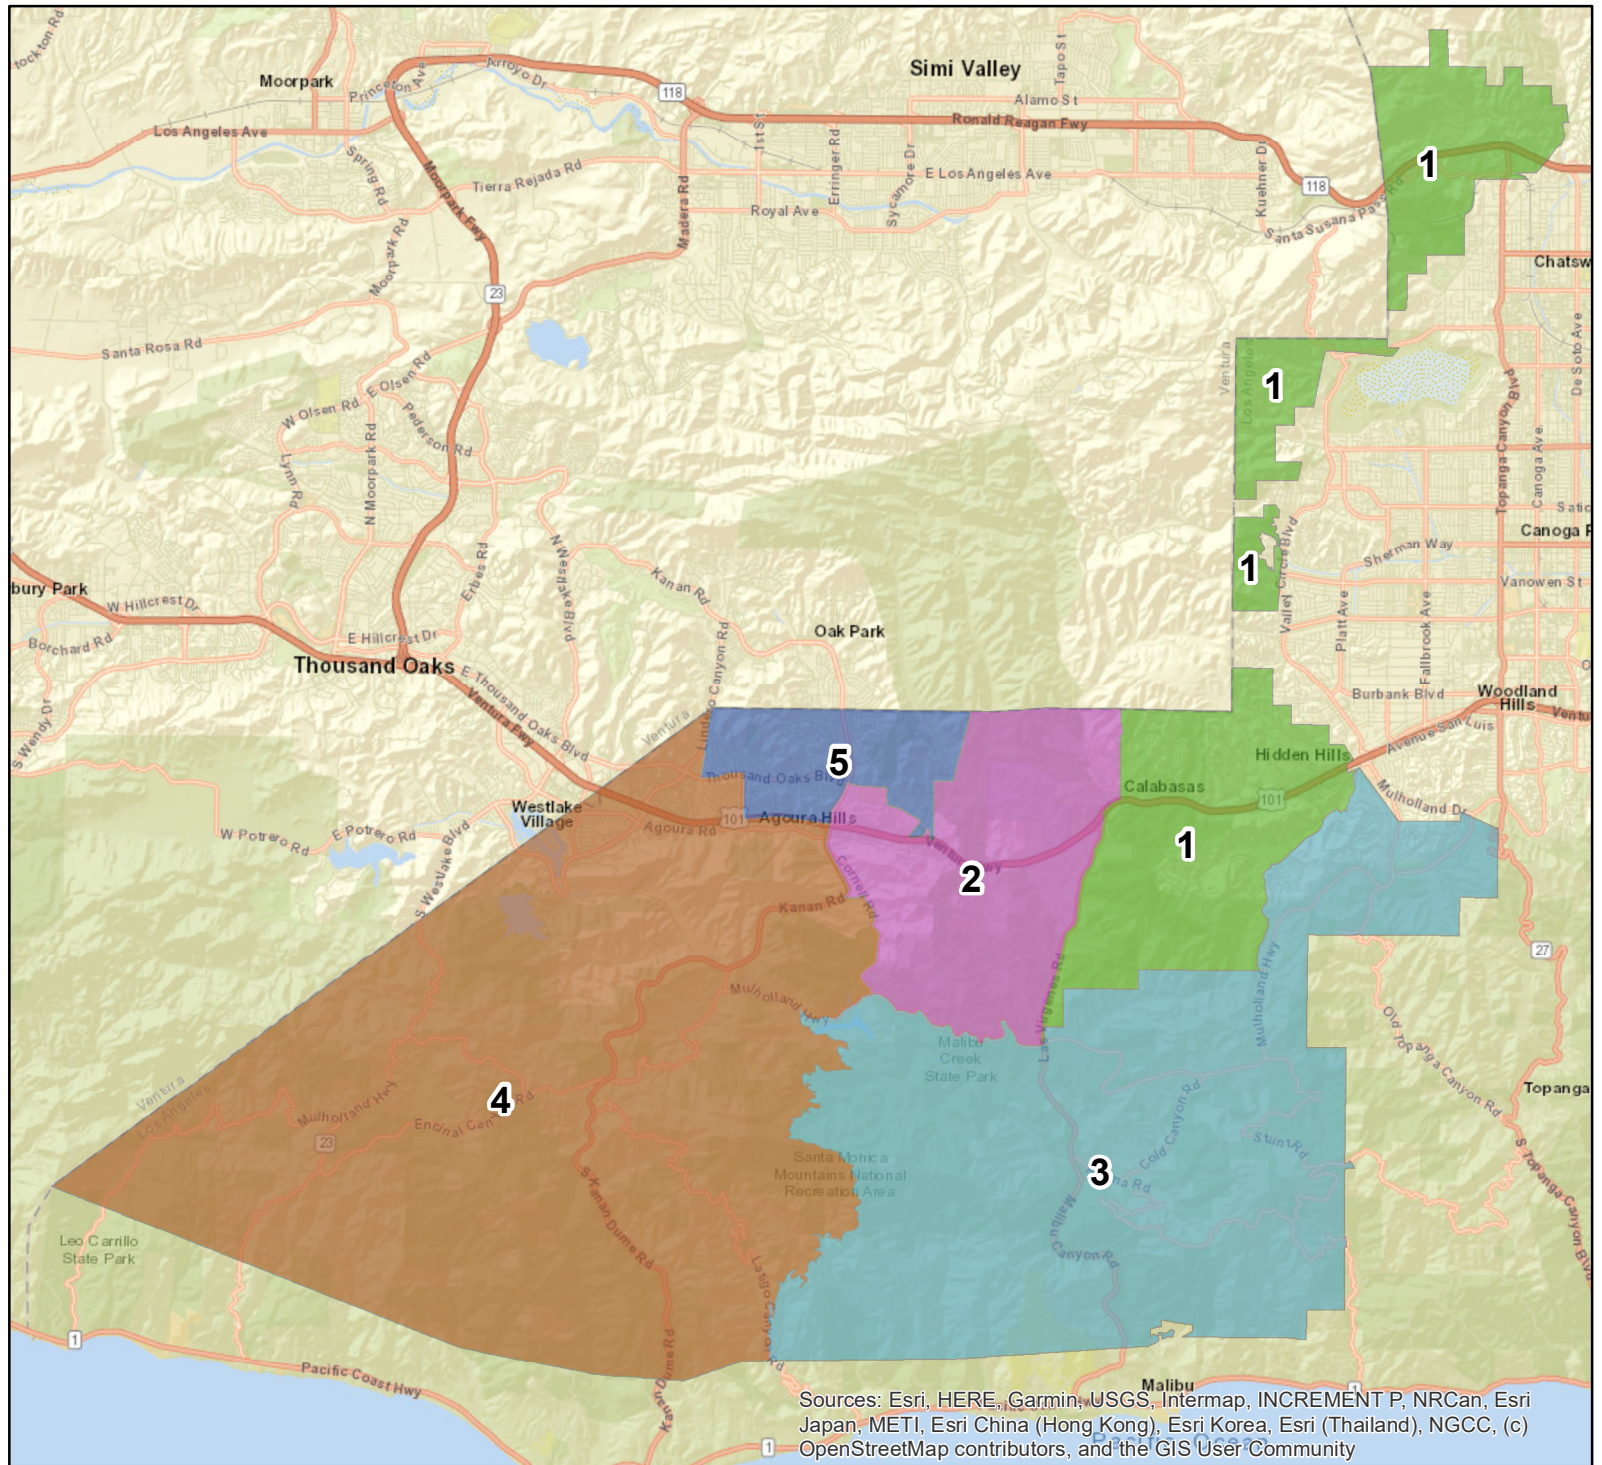

Official Directors' Division Boundary Map

Las Virgenes MWD 2023

Legend

Division

-  1 - Caspary
-  2 - Coradeschi
-  3 - Burns
-  4 - Polan
-  5 - Lewitt

Division boundaries based on population distribution.
Each division is approximately equal in population.

Sources: Esri, HERE, Garmin, USGS, Intermap, INCREMENT P, NRCan, Esri Japan, METI, Esri China (Hong Kong), Esri Korea, Esri (Thailand), NGCC, (c) OpenStreetMap contributors, and the GIS User Community