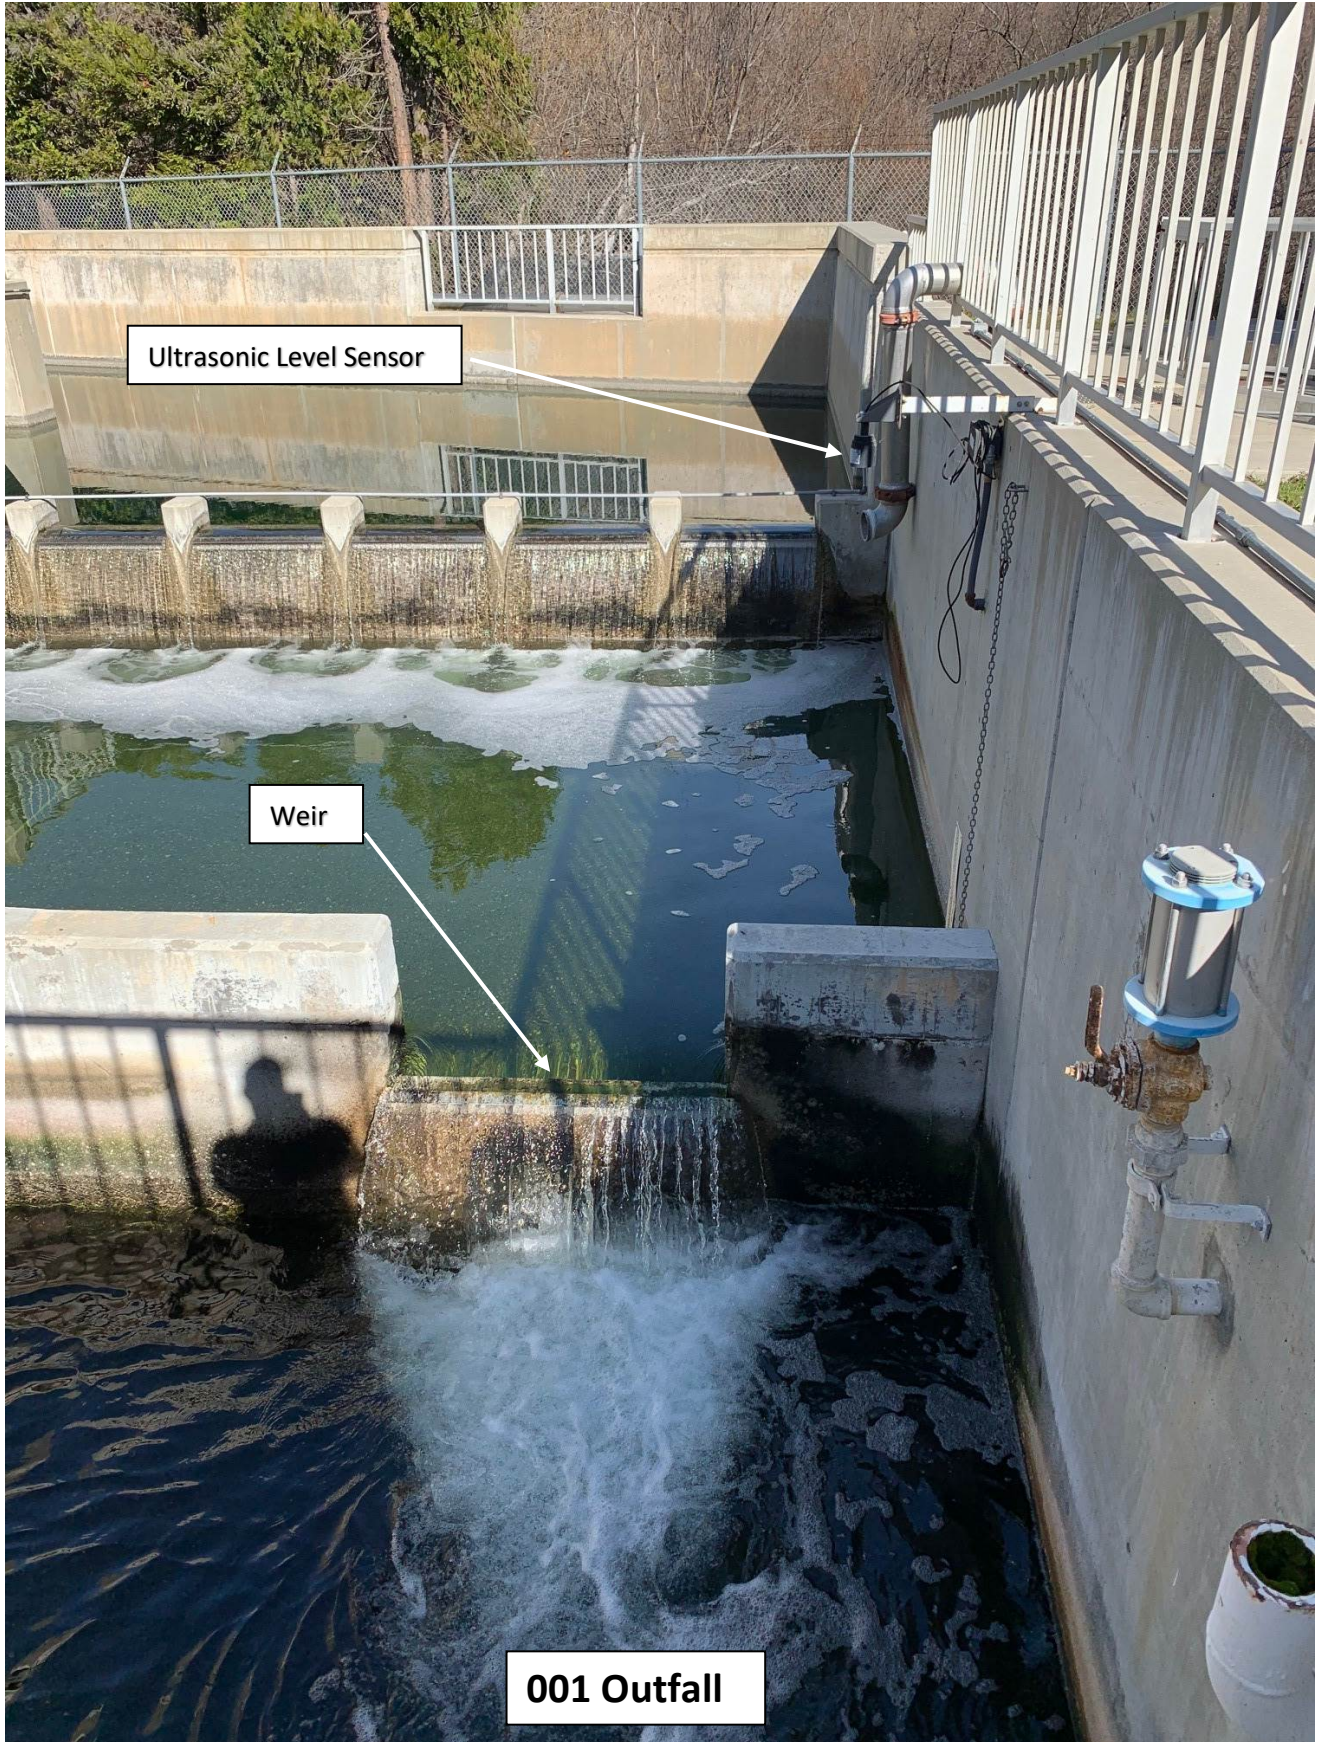

Outfall Photos

Ultrasonic Level Sensor

Weir

001 Outfall

Outfall Pipe

Parshall Flume

003 Outfall

Groundwater Wet Well

Meter

Groundwater Meter

Groundwater Meter